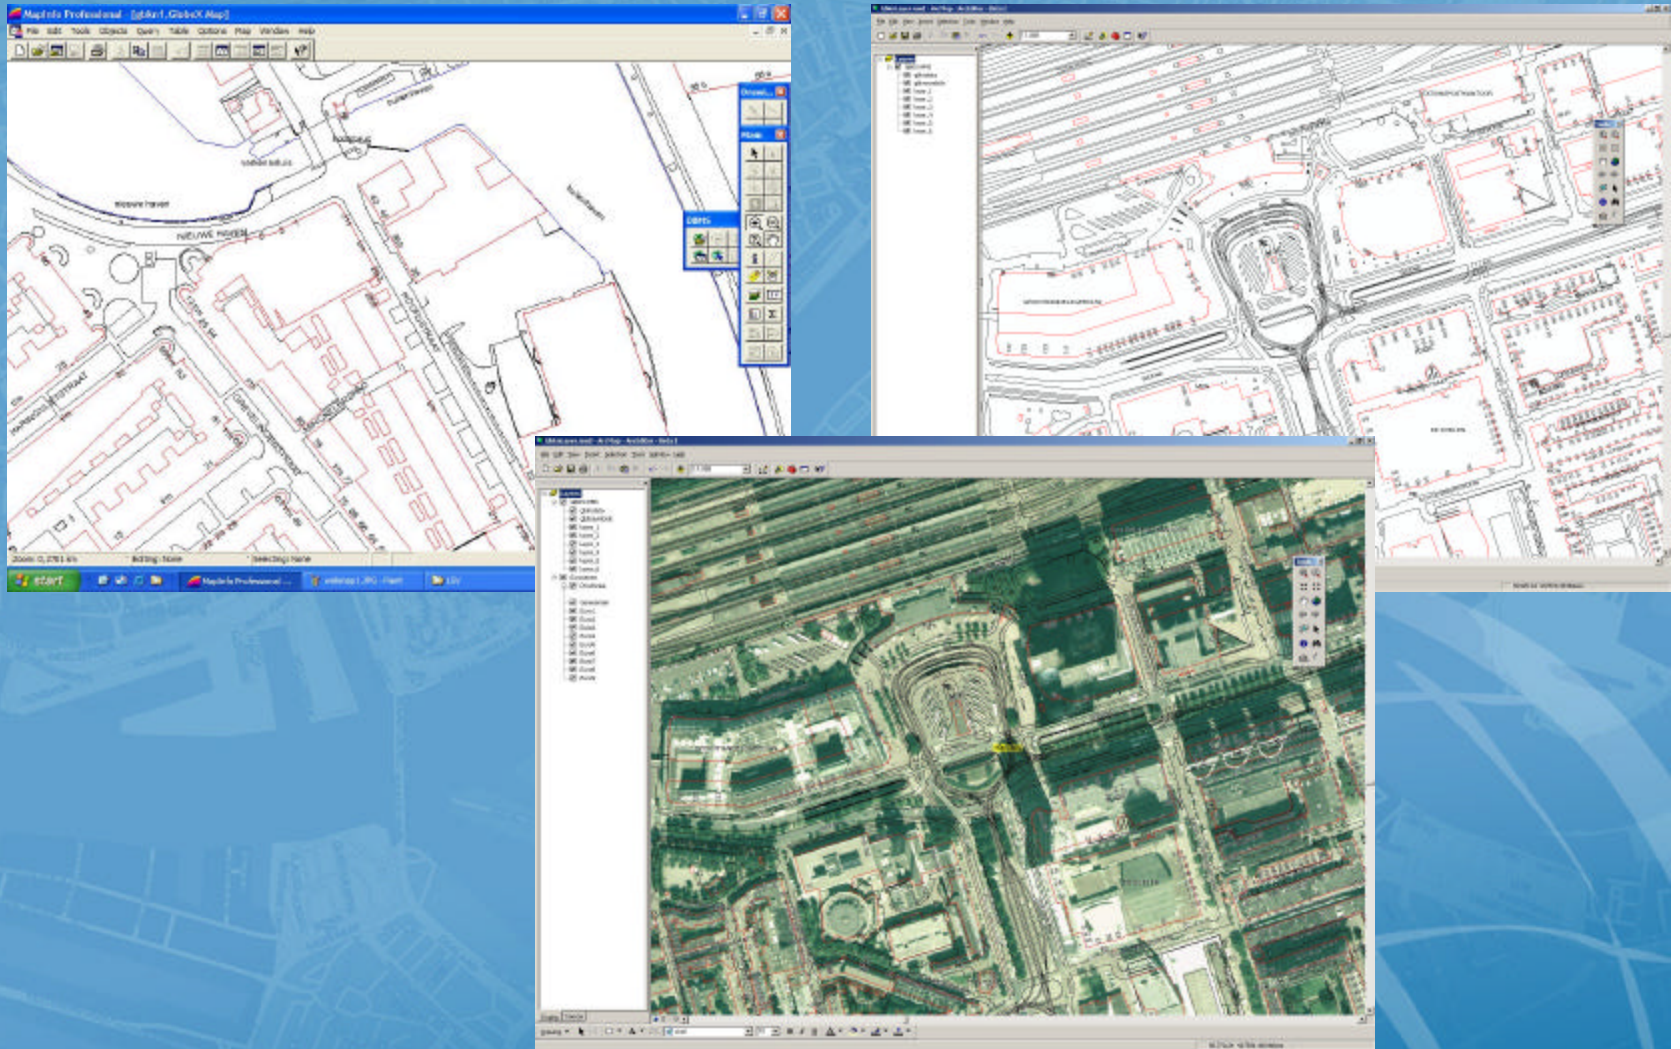

OGC Support ESRI software

	ArcGIS Desktop	ArcGIS Server	ArcIMS	Portal Toolkit	ArcSDE
Geographic Markup Language (GML)	9.0	Winter	9.0		
Web Mapping Service (WMS)	9.0	Winter	9.0	9.0	
Web Feature Service (WFS)	9.0	Winter	9.0	Winter	
Web Coverage Service (WCS)	9.1	9.1	9.1	9.1	
Catalog Services	9.1	Winter	Winter	9.0	
Simple Feature Standard	9.0	9.0	9.0		9.0

GBKN – OpenGIS webmapping

ESRI Nederland

OFFICIAL
ESRI DISTRIBUTOR

JE WEET MEER DAN JE DENKT